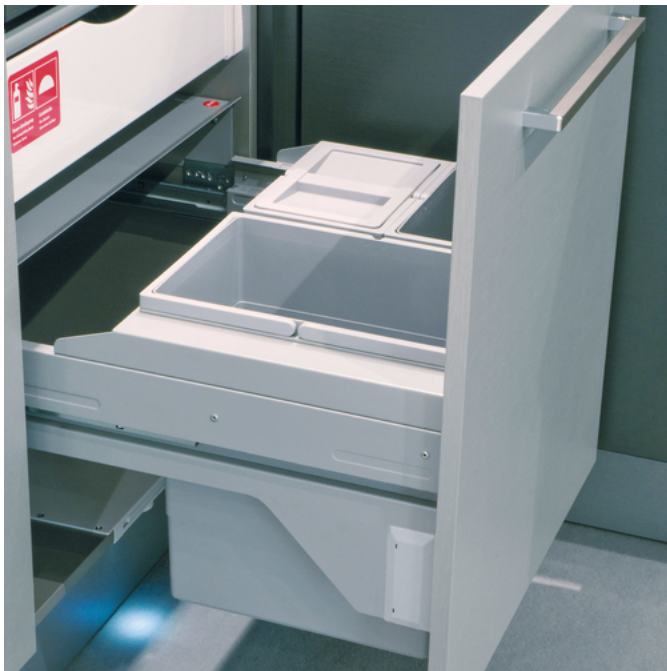

CARGO-SOFT

Hailo CS Slide 60.3/40 short

3610-68

For cabinets with front-mount-door of 600 mm width

SLIDE

3 BUCKET

40 l

TOTAL

FOR CABINET WIDTH:

60 cm

DESCRIPTION

Extra-short waste-recycling-system for fully equipped sink-cabinets

SPECIFICATIONS

Type of installation	Slide	yes
Cabinet-width min. (cm)	60	
Cabinet-width max. (cm)	60	
available Cabinet-depth min. (mm)	450	
Sidewall mounted		yes
Type of pull-out	Full extension slides dampened & covered	
Side-wall thickness (mm)	16 - 19 (self-adjusting)	
Product dimensions (WxDxH) (mm)	562 - 568 x 332 x 370	
Packing dimensions (WxDxH) (mm)	490 x 320 x 620	
Number of bins	3	
Lid	Sheet metal system Lid + Lid for 10 l	
Capacity (l)	1 x 20 + 2 x 10	
Total volume (l)	40	
Color metal parts	silver-coloured	
Color plastic parts	light-grey	