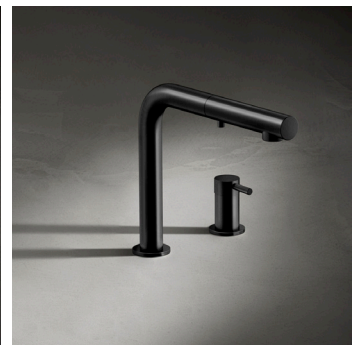

## NEMO HD

- The all new Nemo HD completes the Nemo product range with a version with pull out hand shower.
- Ergonomic dual spray pull out for aerated or spray pattern.
- Holding the hand spray as shown in the last image it is possible to switch the water pattern with the index finger while directing water flow.
- Solid stainless steel, hand polished to Matte or Polished as well as in Black Steel, Titanium, Rose Gold and Yellow Gold.
- AISI316 marine grade stainless steel: the best choice for indoor and outdoor installation.
- Heavy duty braided stainless steel flexible hose.
- Compact dimensions, ideal both for your main kitchen sink and for bar sinks.
- US version flow rate restricted to 1.8 GPM.

yellow gold

rose gold

titanium

black steel

NEMO HD-M	0175NE238B	MATTE
NEMO HD-M K	0175NE238B K	With knurled handle
NEMO HD-P	0175NE138B	POLISHED
NEMO HD-P K	0175NE138B K	With knurled handle
NEMO HD-MB	0175NE438B	BLACK STEEL
NEMO HD-MB K	0175NE438B K	With knurled handle
NEMO HD-MT	0175NE838B	TITANIUM - Matte
NEMO HD-MT K	0175NE838B K	With knurled handle
NEMO HD-MRG	0175NE338B	ROSE GOLD - Matte
NEMO HD-MRG K	0175NE338B K	With knurled handle
NEMO HD-MG	0175NEC38B	YELLOW GOLD - Matte
NEMO HD-MG K	0175NEC38B K	With knurled handle
US code	EU code	finishing