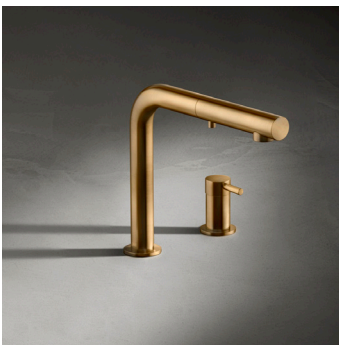

## NEMO HD

- The all new Nemo HD completes the Nemo product range with a version with pull out hand shower.
- Ergonomic dual spray pull out for aerated or spray pattern.
- Holding the hand spray as shown in the last image it is possible to switch the water pattern with the index finger while directing water flow.
- Solid stainless steel, hand polished to Matte or Polished as well as in Black Steel, Titanium, Rose Gold and Yellow Gold.
- AISI316 marine grade stainless steel: the best choice for indoor and outdoor installation.
- Heavy duty braided stainless steel flexible hose.
- Compact dimensions, ideal both for your main kitchen sink and for bar sinks.
- US version flow rate restricted to 1.8 GPM.

yellow gold

rose gold

titanium

black steel

NEMO HD-M	0175NE238B	MATTE
NEMO HD-M K	0175NE238B K	With knurled handle
NEMO HD-P	0175NE138B	POLISHED
NEMO HD-P K	0175NE138B K	With knurled handle
NEMO HD-MB	0175NE438B	BLACK STEEL
NEMO HD-MB K	0175NE438B K	With knurled handle
NEMO HD-MT	0175NE838B	TITANIUM - Matte
NEMO HD-MT K	0175NE838B K	With knurled handle
NEMO HD-MRG	0175NE338B	ROSE GOLD - Matte
NEMO HD-MRG K	0175NE338B K	With knurled handle
NEMO HD-MG	0175NEC38B	YELLOW GOLD - Matte
NEMO HD-MG K	0175NEC38B K	With knurled handle
US code	EU code	finishing