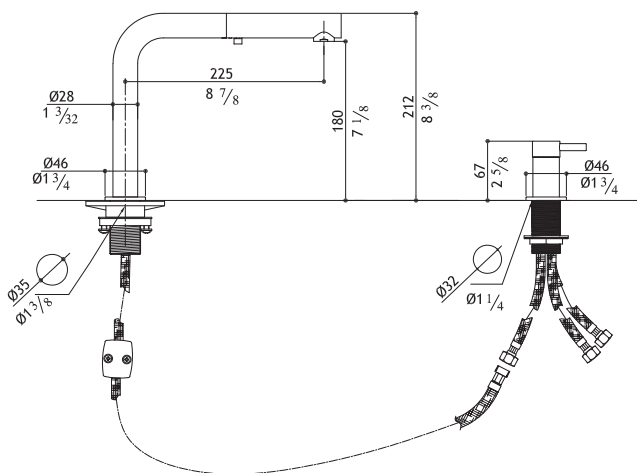

NEMO HD-M	0175NE238B	MATTE
NEMO HD-M K	0175NE238B K	With knurled handle
NEMO HD-P	0175NE138B	POLISHED
NEMO HD-P K	0175NE138B K	With knurled handle
NEMO HD-MB	0175NE438B	BLACK STEEL
NEMO HD-MB K	0175NE438B K	With knurled handle
NEMO HD-MT	0175NE838B	TITANIUM - Matte
NEMO HD-MT K	0175NE838B K	With knurled handle
NEMO HD-MRG	0175NE338B	ROSE GOLD - Matte
NEMO HD-MRG K	0175NE338B K	With knurled handle
NEMO HD-MG	0175NEC38B	YELLOW GOLD - Matte
NEMO HD-MG K	0175NEC38B K	With knurled handle
US code	EU code	finishing