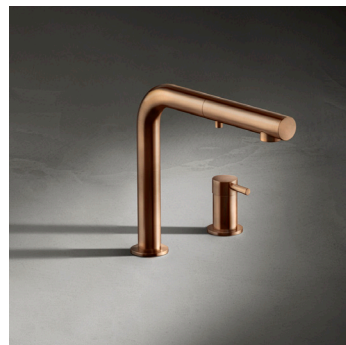

## NEMO HD

- The all new Nemo HD completes the Nemo product range with a version with pull out hand shower.
- Ergonomic dual spray pull out for aerated or spray pattern.
- Holding the hand spray as shown in the last image it is possible to switch the water pattern with the index finger while directing water flow.
- Solid stainless steel, hand polished to Matte or Polished as well as in Black Steel, Titanium, Rose Gold and Yellow Gold.
- AISI316 marine grade stainless steel: the best choice for indoor and outdoor installation.
- Heavy duty braided stainless steel flexible hose.
- Compact dimensions, ideal both for your main kitchen sink and for bar sinks.
- US version flow rate restricted to 1.8 GPM.

yellow gold

rose gold

titanium

black steel

NEMO HD-M	0175NE238B	MATTE
NEMO HD-M K	0175NE238B K	With knurled handle
NEMO HD-P	0175NE138B	POLISHED
NEMO HD-P K	0175NE138B K	With knurled handle
NEMO HD-MB	0175NE438B	BLACK STEEL
NEMO HD-MB K	0175NE438B K	With knurled handle
NEMO HD-MT	0175NE838B	TITANIUM - Matte
NEMO HD-MT K	0175NE838B K	With knurled handle
NEMO HD-MRG	0175NE338B	ROSE GOLD - Matte
NEMO HD-MRG K	0175NE338B K	With knurled handle
NEMO HD-MG	0175NEC38B	YELLOW GOLD - Matte
NEMO HD-MG K	0175NEC38B K	With knurled handle
US code	EU code	finishing